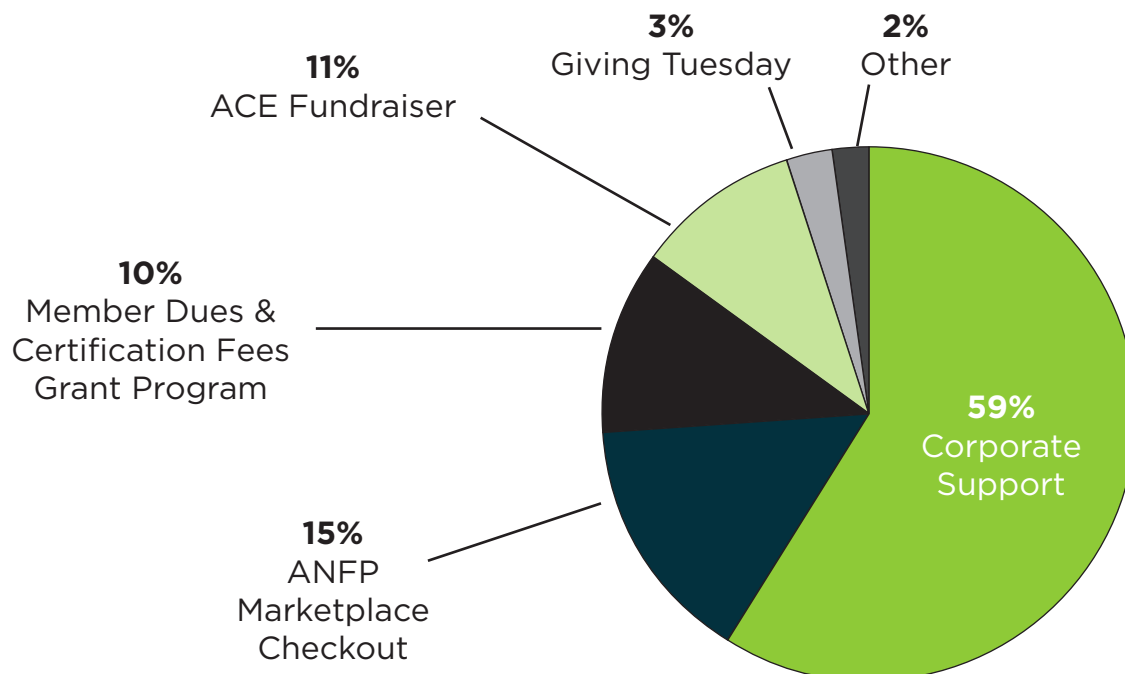

NFEF UPDATES

The Nutrition & Foodservice Education Foundation announced its new vision and mission, adopted by the Board of Trustees. These new statements support our current organizational goals and values.

NFEF VISION: All CDM, CFPPs have the knowledge and resources needed to lead their teams in promoting optimum nutritional care.

NFEF MISSION: Remove barriers to professional growth for current and future CDM, CFPPs through:

- Research
- Education
- Financial Support

The Foundation created a Research Priorities Task Force comprised of four members to develop and adopt new research priorities using the new vision and mission statements. A survey was conducted to help NFEF identify and outline a framework of new research priorities that will shape our work.

The Foundation purchased an all-in-one event fundraising software program called ClickBid. This platform allows NFEF to offer a virtual silent auction that accepts bids online, collects payments and donations securely, and enables text-to-give.

REVENUE